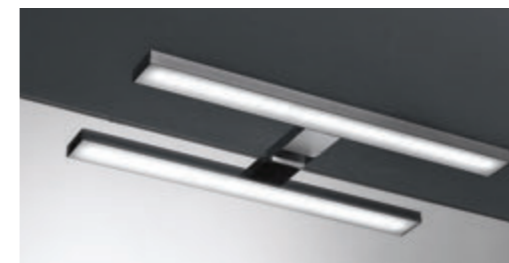

F976LSN
lampada quadra luce LED (4000 K)
nero
squared lamp LED light (4000 K)

black

versione attacco per specchio
mirror version

cm. 30x7x H. 2

CE L30: IP23 - 12V - MAX 6W - LED