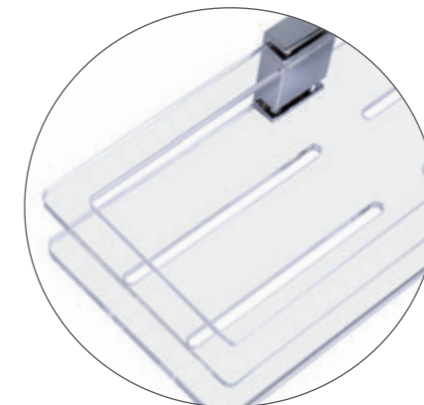

1140/30
MENSOLA DOCCIA SENZA RINGHIERA IN
PLEXIGLASS TRASPARENTE

*SHOWER SHELF WITHOUT RAILING
IN TRANSPARENT PLEXIGLASS*
cm. 30X12,5XH. 2,2

1140/45
MENSOLA DOCCIA SENZA RINGHIERA IN
PLEXIGLASS TRASPARENTE

*SHOWER SHELF WITHOUT RAILING
IN TRANSPARENT PLEXIGLASS*
cm. 45X12,5X H. 2,2