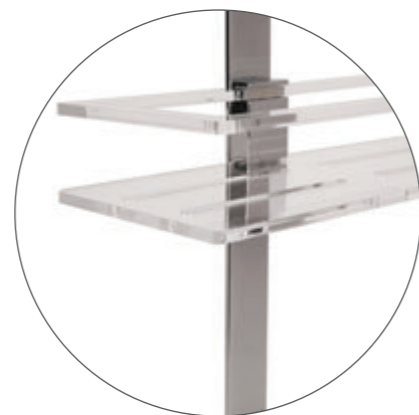

particolare mensola plexiglass
con ringhiera
details plexiglass shelf with railing