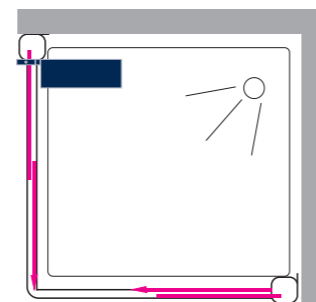

SX

1199SCO

scaletta doccia con **struttura in metallo**, 2 mensole in plexiglass cm. 30
attacco bordo doccia per box ad anta scorrevole

shower ladder in metal with 2 plexiglass shelves cm. 30
for shower box with sliding door

cm. 12 x 39 x 65

PER BOX DOCCIA CON ANTA SCORREVOLE
FOR SHOWER BOX WITH SLIDING DOOR