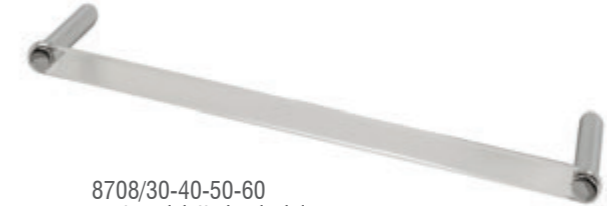

THIS **PLEXIGLASS COLLECTION** IS THE RESULT OF GREAT ELEGANCE AND LIGHTNESS, AND IT IS NATURALLY COMBINED WITH ANY STYLE.

8707  
 appendi abiti in plexiglass  
 coat hook in plexiglass  
 cm. 3x4,5x3

8708/30-40-50-60  
 porta salviette in plexiglass  
 towel rail in plexiglass  
 cm. 30-40-50-60x7x2