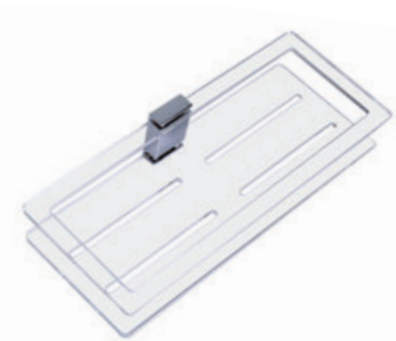

*STOOL IN TRANSPARENT PLEXIGLASS  
 WITH REINFORCING BAR IN CHROMED  
 BRASS SUITABLE FOR SHOWER BOX  
 INSIDE*

cm. 25 x 35 x H. 40

**SGABELLO**  
**STOOL**

**MENSOLE DOCCIA**  
**SHOWER SHELF**

PLEXIGLASS TRASPARENTE / OTTONE CROMATO  
 TRANSPARENT PLEXIGLASS / CHROMED BRASS