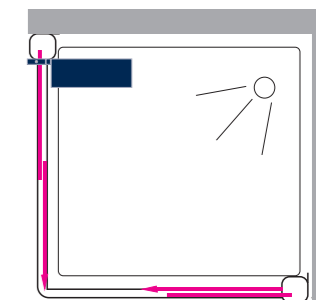

*shower ladder in plexiglass with 2 plexiglass shelves cm. 30 + 2 coat hooks for shower glass maximum mm. 8 "without frame" cm. 30x15x66*

**PER BOX DOCCIA CON PROFILO**  
 FOR SHOWER DOOR WITH FRAME

particolare attacco bordo doccia per box "con profilo"

detail edge shower attachment "with frame"

**1148/18**  
 scaletta doccia con **struttura in plexiglass**, 2 mensole in plexiglass cm. 30 + 1 appendi abito attacco bordo doccia con box "con profilo"

*shower ladder in plexiglass with 2 plexiglass shelves cm. 30 + 1 coat hook - for shower glass "with frame" cm. 30x15x66*

**PER BOX DOCCIA CON ANTA SCORREVOLE**  
 FOR SHOWER BOX WITH SLIDING DOOR

particolare attacco bordo doccia per box con "anta scorrevole"

detail for shower box with "sliding door"

**1149SCO**  
 scaletta doccia con **struttura in plexiglass**, 1 mensola in plexiglass cm. 30 per box ad **anta scorrevole**

*shower ladder in plexiglass with 1 plexiglass shelf cm. 30 for shower box with sliding door cm. 12x39x41,5*

DX

SX