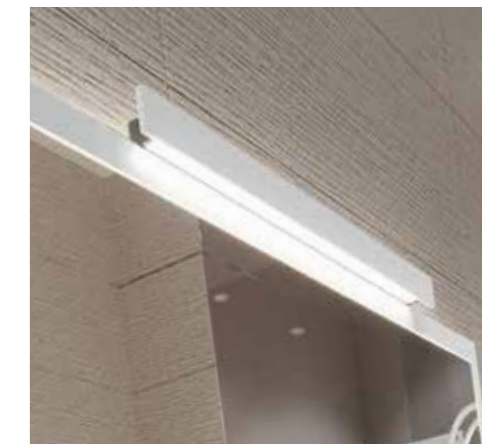

ILLUMINAZIONE

LIGHTING

* Vedi gamma completa su sezioni Specchi e illuminazione.
* See complete range on Mirrors and lighting sections.

ARREDARE CON LA LUCE

FURNISH WITH LIGHT

F23168
lampadario tondo ad anelli
attacco lampada E27
round chandelier with rings
lamp holder E27
Ø cm. 22