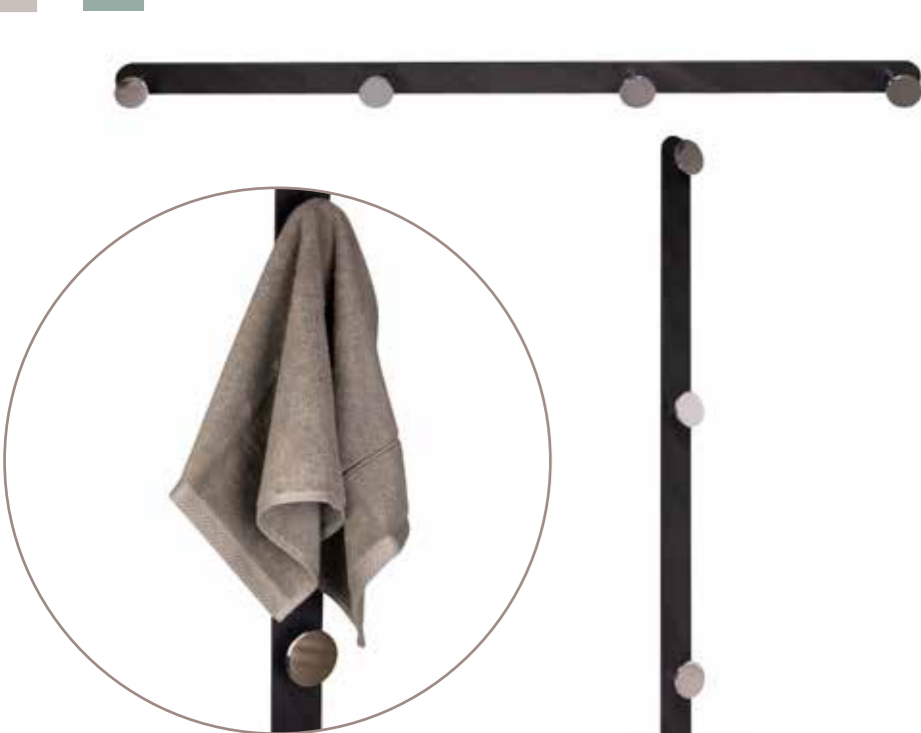

*wall mounted 3 towel rails "ladder version"*

cm. 45x7,5 x H. 90

UN DESIGN ATTENTO AI MATERIALI E ALLE FORME  
*A DESIGN FOCUSED ON MATERIALS AND SHAPES*

FENIX GRIGIO LONDRA  
LONDON GREY FENIX

## COMPLEMENTI COMPLEMENTS

ASTA APPENDI ABITI / PORTA SALVIETTE  
ROD COAT HOOKS / TOWEL HOOKS

23296/4  
ARDESIA  
SLATE  
asta **verticale e/o orizzontale** -  
appendi abiti - porta salviette - 4 posti  
**vertical and /or horizontal**  
rod 4 coat hooks - towel hooks  
cm. 6x4,3x140