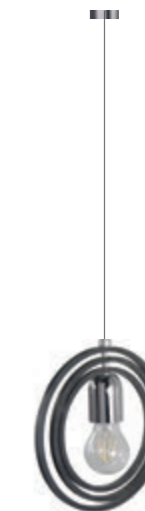

COLLEZIONE ZEN / ZEN COLLECTION

HPL E/O FENIX

FINITURE DISPONIBILI / AVAILABLE FINISHES

BIANCO CEMENTO
WHITE CEMENTARDESIA
SLATELEGNO
WOODGRIGIO CEMENTO
GREY CEMENTFENIX BIANCO
WHITE FENIXFENIX GRIGIO LONDRA
LONDON GREY FENIXFENIX TORTORA
TAUPE BEIGE FENIX**F23155LS**Lampada LED con attacco su specchio
(LED 4000K)*LED light for mirror (LED 4000K)*
cm. 50x9x H. 3,5**F23155LM**Lampada LED con attacco a muro (Led
4000 K)*Wall mounted LED light (Led 4000 K)*
cm. 50x7x H. 3,5

CE IP23-12V- MAX 8W - LED

**F23156LS**Faretto tondo LED con attacco
morsetto su specchio
(Strip Led 4000 K)*Round LED light with clamp for mirror
(Strip Led 4000 K)*
Ø cm. 14

CE IP23-12V- MAX 14W

**F23156LM**Applique tondo luce LED
con attacco a muro
(Strip Led 4000 K)*Wall mounted round
(Strip Led 4000 K)*
Ø cm. 14

CE IP23-12V- MAX 14W

**F23165**Applique tondo ad anelli
attacco lampada E27*Round rings applique
lamp holder E27*
Ø cm. 22x H. 25CE IP20-230V- MAX 60W
lampadina E27 (non inclusa)
bulb E27 (not included)**F23168**Lampadario tondo ad anelli
attacco lampada E27*Round chandelier with rings
lamp holder E27*

Ø cm. 22

(filo acciaio regolabile H. cm. 80)
(adjustable steel wire H. cm 80)CE IP20-230V- MAX 60W
lampadina E27 (non inclusa)
bulb E27 (not included)