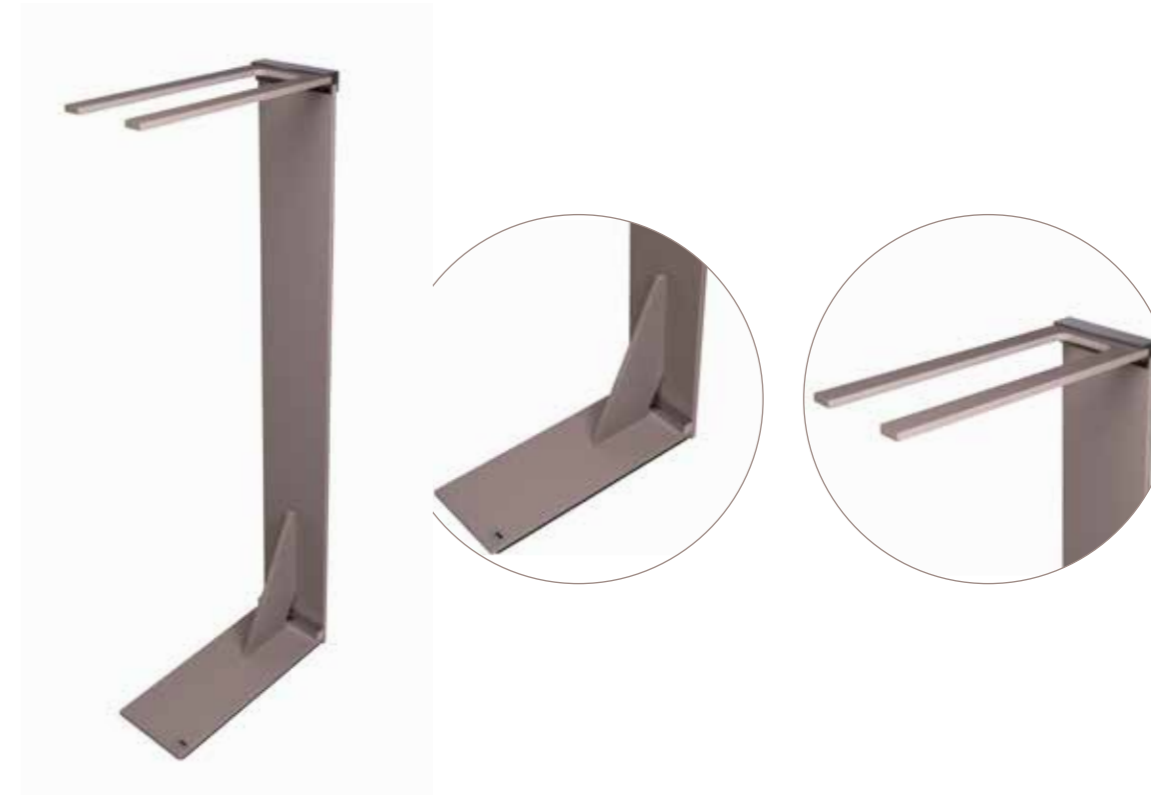

23125
FENIX TORTORA
TAUPE BEIGE FENIX
piantana 2 porta salviette
floor standing pole system with 2 towel rails
H. cm. 87
base cm. 12x31