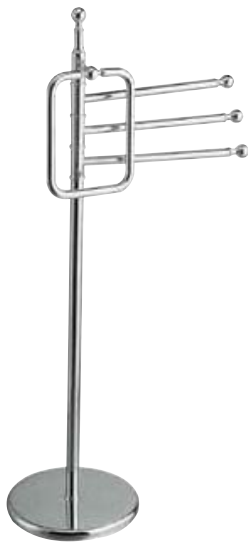

COMPLEMENTI

RE 615

Piantana con 3 porta salvietta e porta salvietta ad anello h 104 cm.

Standing with 3 towel rails and towel ring h 104 cm.

3 porte-serviettes sur pied et anneau porte-serviette h 104 cm.