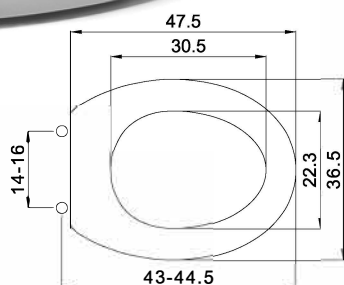

SEBILE WC PELLICANO

TOILET SEAT PELLICANO - ABATTANT WC PELLICANO

Packaging

In termoretraibile . In thermoretractable . En thermorétractable

MetaCode

101004004

Ean Code

8003062038778

Units

12