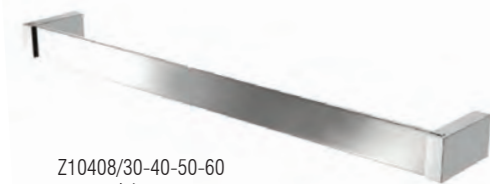

CHROMED BRASS - WHITE RESIN

Z10402/30-50-65
mensola in **fenix bianco**
shelf in matt **white fenix**
cm. 30-50-65 x12,5x2

Z10403-06
dosatore/porta spazzolini resina bianca
liquid soap dispenser toothbrush holder
in matt white resin
cm. 18x8,5x16

Z10408/30-40-50-60
porta salviette
towel rail
cm. 30-40-50-60x7x3,5

Possibilità di fissaggio verticale (per porta salviette cortesia)
Vedi pag. 35
Vertical wall fixing possibility (for courtesy towels tidying)
See at page 35